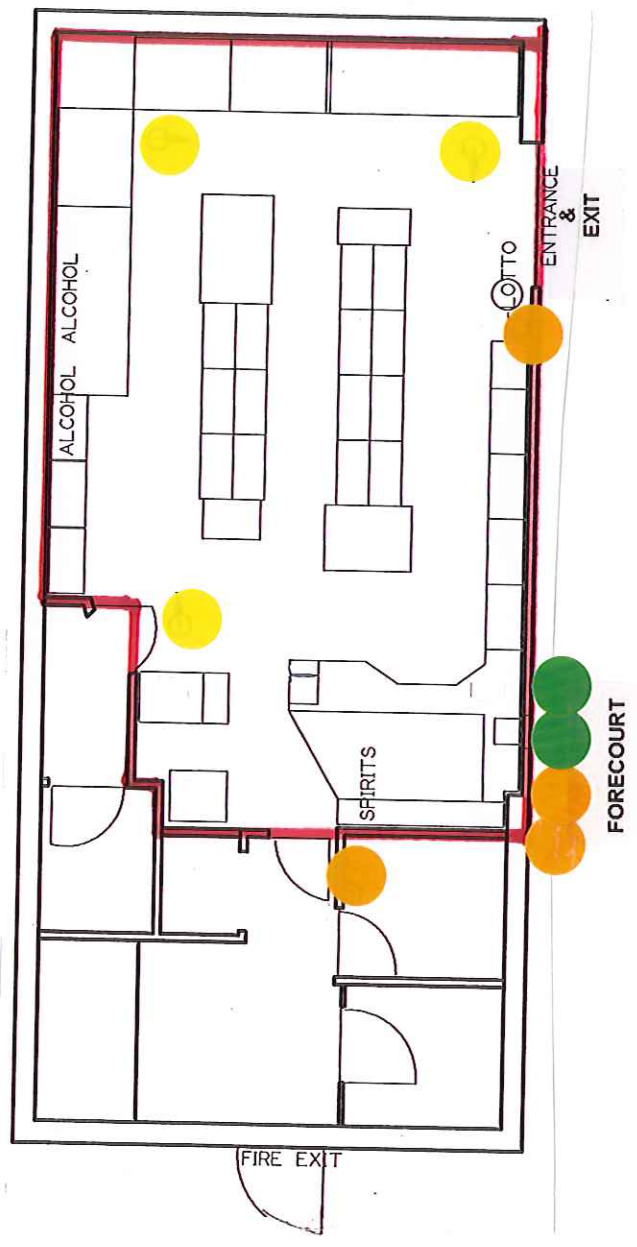

MRH Ditton
613 Ditton Place
London Road
Ditton
Maidstone
Kent
ME20 6PL

Key:

- [Red line] Area to be licensed for the sale of alcohol for consumption off the premise and the provision of Late Night Refreshment (LNR).
- [Yellow circle] CCTV.
- [Orange circle] Fire extinguisher.
- [Green circle] Fire Bucket.